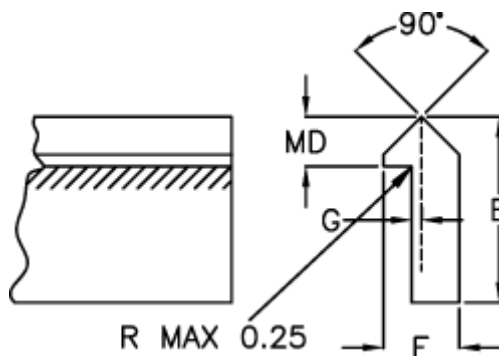

Data Sheet

Article number: 055040500

Description: Single edge track T4 500mm

Measures

E = 26.97

F = 11.09

G = 2.36

Kg/m = 1.630